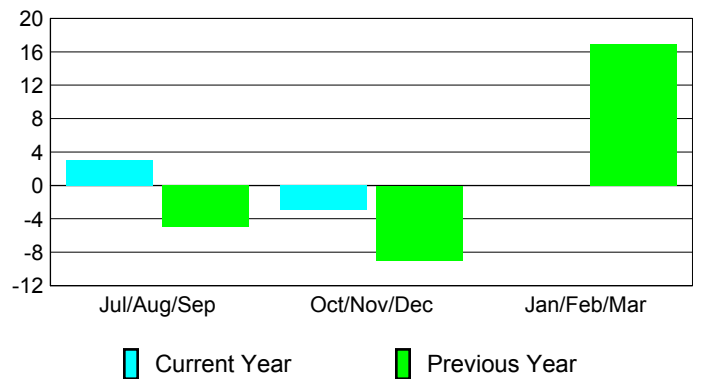

Club Results 2012-2013

Goal, New, Dropped, Gain/Loss

Comparison of Club Gain/Loss

Current Year Compared to the Previous Year

YTD Status Quo Clubs 2012-2013

Status Quo Clubs Compared to Status Quo Members

MEMBERSHIP

Membership Results
2012-2013

Membership
2011-2012

Month	Net Memb Goal	Actual New Memb	Actual Dropped Memb	Gain/Loss of Memb	Gain/Loss of Memb
Jul/Aug/Sep	0	39	-36	3	-5
Oct/Nov/Dec	0	34	-37	-3	-9
Jan/Feb/Mar	0	0	0	0	17
Totals	0	73	-73	0	3

Membership Results 2012-2013

Goal, New, Dropped, Gain/Loss

Comparison of Membership Gain/Loss

Current Year Compared to the Previous Year

Gender Comparison 2012-2013

Jul/Aug/Sep

Oct/Nov/Dec

Jan/Feb/Mar