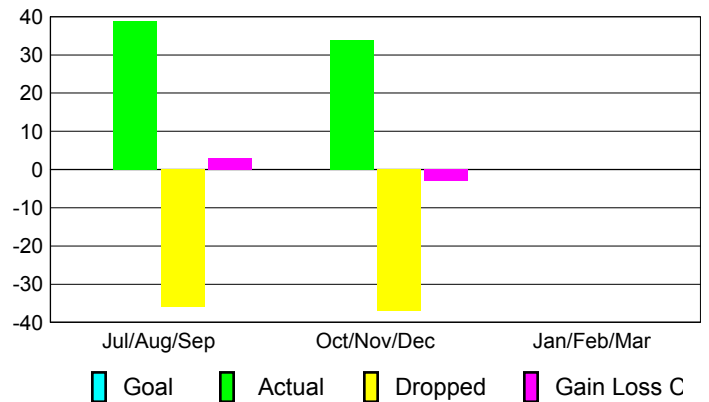

Membership Results 2012-2013

Goal, New, Dropped, Gain/Loss

Comparison of Membership Gain/Loss

Current Year Compared to the Previous Year