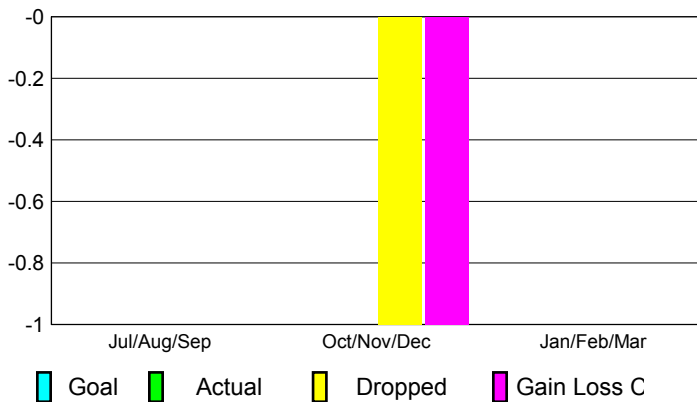

2012-2013 GMT Reports for District (or Undistricted) **District 34 A**

GMT: **CARL HARRELL**

Location: **ALABAMA**

GMT CA: **1**

CLUBS

Club Results
2012-2013

Clubs
2011-2012

Month	New Club Goal	Actual New Clubs	Actual Dropped Clubs	Gain/Loss of Clubs	Gain/Loss of Clubs
Jul/Aug/Sep	0	0	0	0	0
Oct/Nov/Dec	0	0	-1	-1	1
Jan/Feb/Mar	0	0	0	0	0
Totals	0	0	-1	-1	1

Club Results 2012-2013

Goal, New, Dropped, Gain/Loss

Comparison of Club Gain/Loss

Current Year Compared to the Previous Year

YTD Status Quo Clubs 2012-2013

Status Quo Clubs Compared to Status Quo Members

MEMBERSHIP