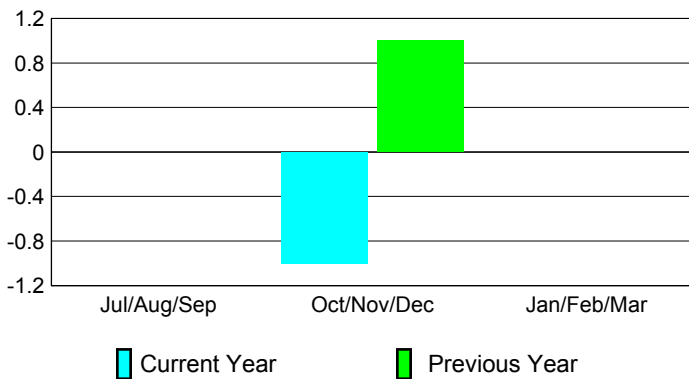

2012-2013 GMT Reports for District (or Undistricted) **District 34 A**

GMT: **CARL HARRELL**

Location: **ALABAMA**

GMT CA: **1**

CLUBS

Club Results
2012-2013

Clubs
2011-2012

Month	New Club Goal	Actual New Clubs	Actual Dropped Clubs	Gain/Loss of Clubs	Gain/Loss of Clubs
Jul/Aug/Sep	0	0	0	0	0
Oct/Nov/Dec	0	0	-1	-1	1
Jan/Feb/Mar	0	0	0	0	0
Totals	0	0	-1	-1	1

Club Results 2012-2013

Goal, New, Dropped, Gain/Loss

Comparison of Club Gain/Loss

Current Year Compared to the Previous Year

YTD Status Quo Clubs 2012-2013

Status Quo Clubs Compared to Status Quo Members

MEMBERSHIP